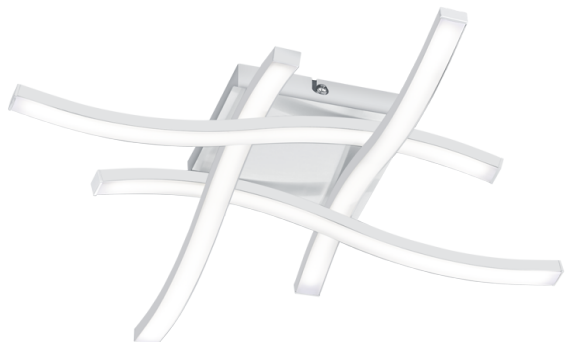

Plafón

ROUTE – R62474131

incl. 4x SMD LED, 5W · 4x 600lm, 4000K

- **Montaje de techo**
- **IP20**
- **4000K**
- **No regulable**

The ROUTE ceiling light features a modern and elegantly curved design. When correctly placed, the light is a real eye-catcher that stylishly enhances any living area. The four-bulb ROUTE ceiling light emits a soft, warm white light, which makes it ideal for illuminating medium-sized living rooms or bedrooms. The simple white matt colour scheme offers a wide range of possible combinations with existing colours. The light also features modern LED technology, which is characterised by excellent lighting quality and energy efficiency. Compared to conventional halogen lamps, up to 80% of energy costs can be saved. In addition, LED light sources have a long service life, produce less heat and are environmentally friendly.

Realización de la construcción

Metal · Estera blanca
Plástico · Blanco

Dimensiones del producto

Ancho: 46cm
Altura: 7cm
Profundidad: 46cm
Peso: 0,565kg

Soporte y descarga Links

[Manuales](#)
[Dibujo](#)
[Certificado de conformidad](#)
[Instrucciones de seguridad](#)
[Declaración de garantía](#)

Datos técnicos

Fuentes de luz: SMD – LED (integrado)
Watt: 5W
Lumen: 4x 600lm
Kelvin: 4000K
Índice de reproducción cromática (CRI): > 80 CRI
Vida: 30000H
Ciclos de apagado y encendido: 15000x ON/OFF

Voltaje de funcionamiento: 230V ~ 50Hz
Protección tipo: 1
Clasificación IP: IP20